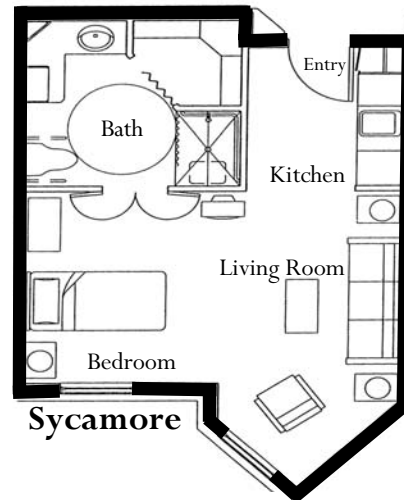

THE DOGWOOD, RED OAK, CYPRESS AND SYCAMORE SUITES

Each suite is distinctive in it's layout and is created with your comfort in mind.

Individual studios have the same luxurious amenities as outlined in the Red Bud Studio Suite, but each is larger and more distinctive in design. Square footage ranges 371 to 442 and is open for double occupancy.* There are a limited number of these suites open for occupancy, so please inquire on availability.

Sycamore

*For more program information and explanation of terms and services, please see the **Initial Application for Residency** brochure in your Information Packet.

The **LODGE** at
Ardmore Village