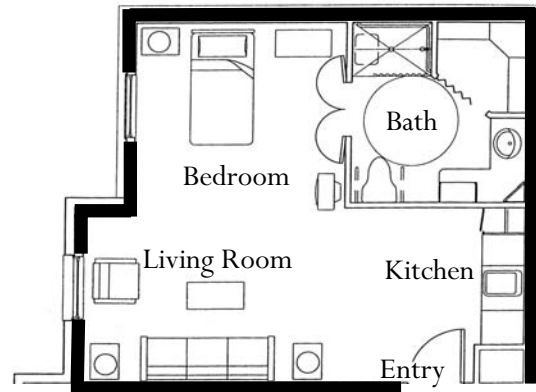

Cypress

*For more program information and explanation of terms and services, please see the **Initial Application for Residency** brochure in your Information Packet.

The **LODGE** at
Ardmore Village