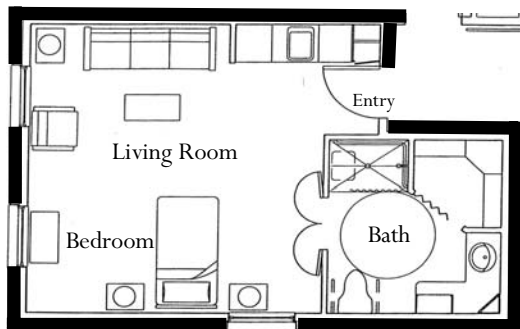

THE DOGWOOD, RED OAK, CYPRESS AND SYCAMORE SUITES

Each suite is distinctive in it's layout and is created with your comfort in mind.

Individual studios have the same luxurious amenities as outlined in the Red Bud Studio Suite, but each is larger and more distinctive in design. Square footage ranges 371 to 442 and is open for double occupancy.* There are a limited number of these suites open for occupancy, so please inquire on availability.

Red Oak

*For more program information and explanation of terms and services, please see the **Initial Application for Residency** brochure in your Information Packet.

The **LODGE** at
Ardmore Village