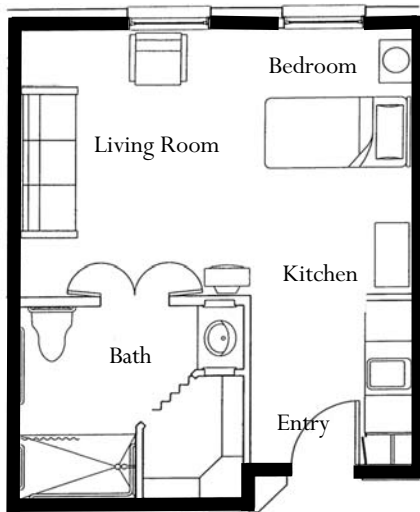

THE DOGWOOD, RED OAK, CYPRESS AND SYCAMORE SUITES

Each suite is distinctive in it's layout and is created with your comfort in mind.

Individual studios have the same luxurious amenities as outlined in the Red Bud Studio Suite, but each is larger and more distinctive in design. Square footage ranges 371 to 442 and is open for double occupancy.* There are a limited number of these suites open for occupancy, so please inquire on availability.