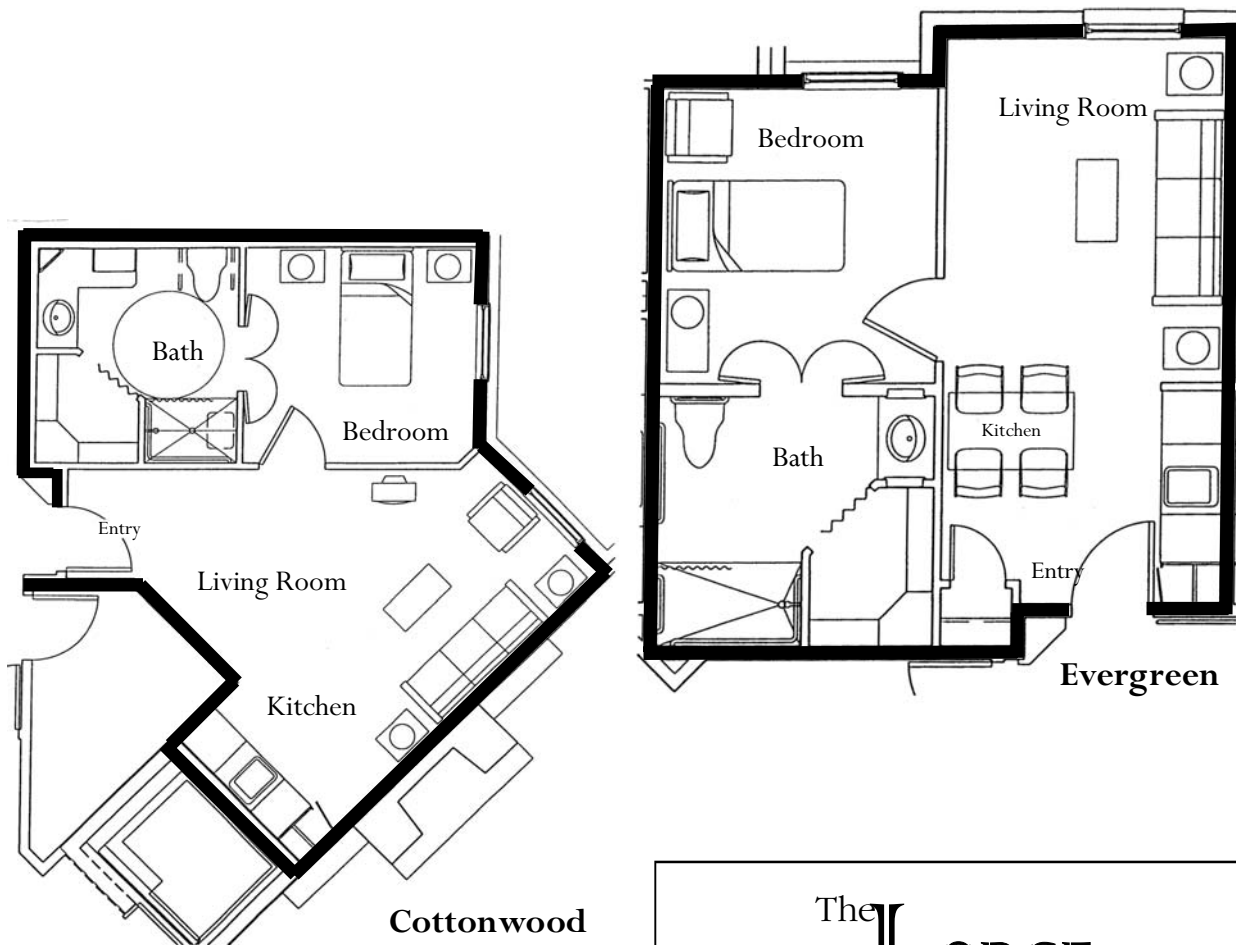

THE COTTONWOOD & EVERGREEN SUITES

The Cottonwood and Evergreen Suites offer large, luxurious suites with divided rooms and more flexibility and privacy for single and/or double occupants. Each floor plan has a separate single bedroom and bath, area for dining, a spacious coat closet, pantry area, open entry area, and a walk-in closet. As with other suites at the Lodge, all of the superior customary amenities apply.

Square footage for these suites range from 416 to 459 square feet and double occupancy is available for a small additional monthly fee.* Space is limited, so please inquire about availability.

*For more program information and explanation of terms and services, please see the **Initial Application for Residency** brochure in your Information Packet.